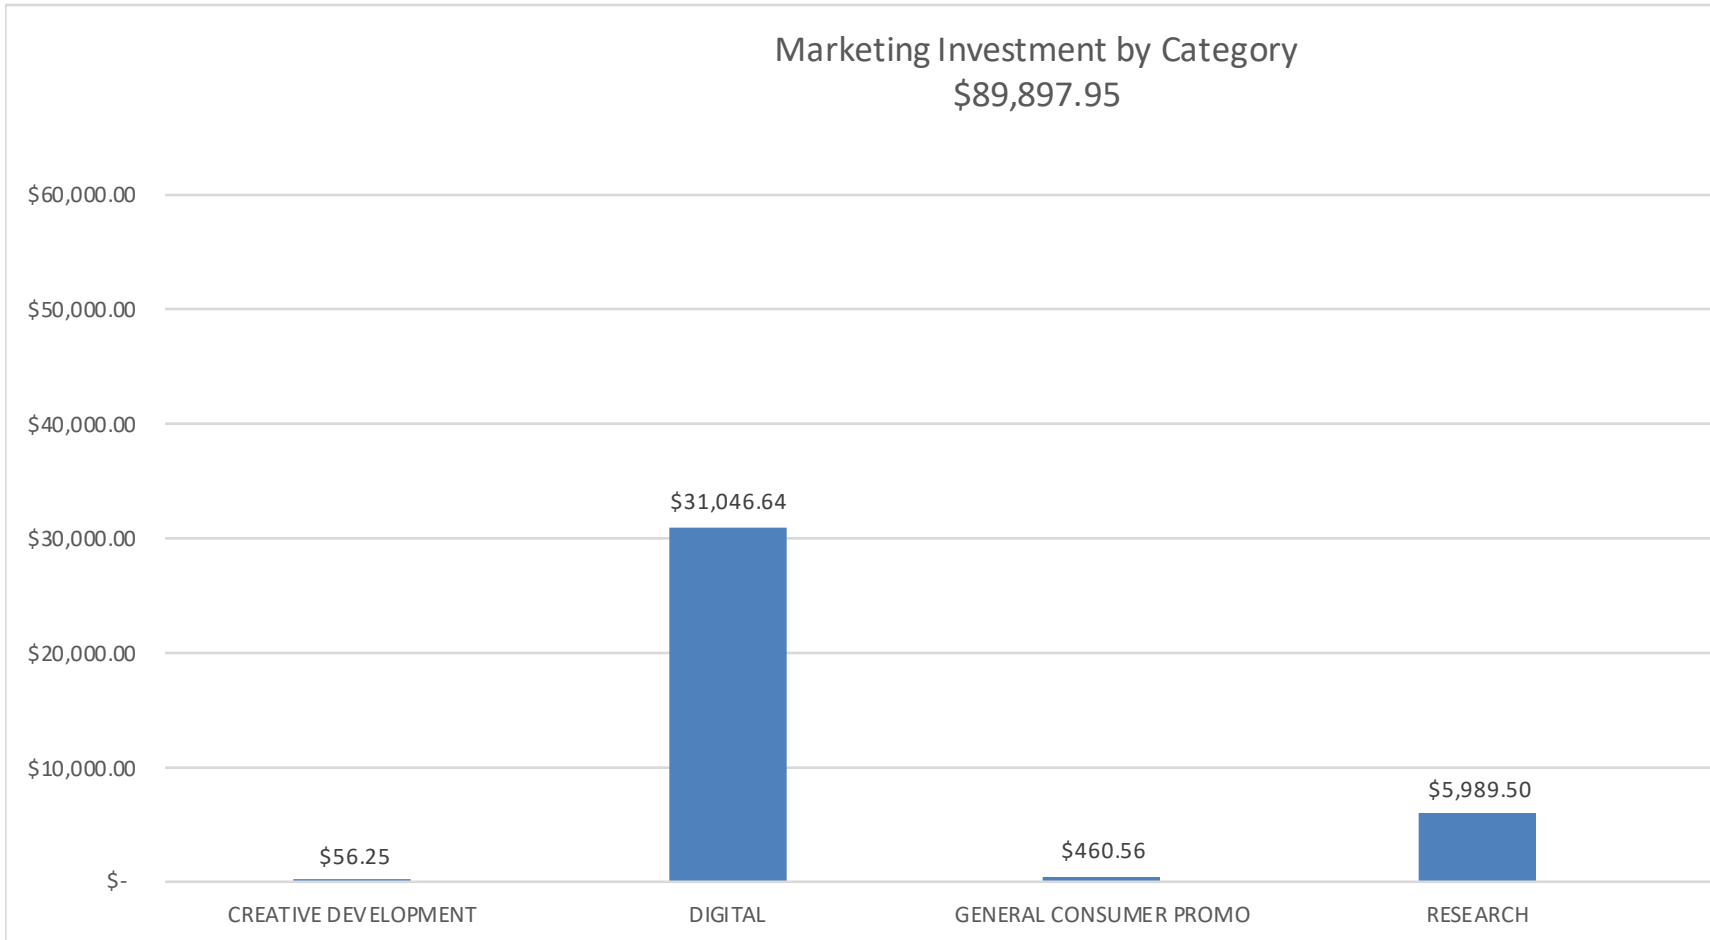

Myrtle Beach Area Chamber of Commerce -30% Surfside Beach A-Tax Re 4th Quarter 2019 Tourism Spending

port